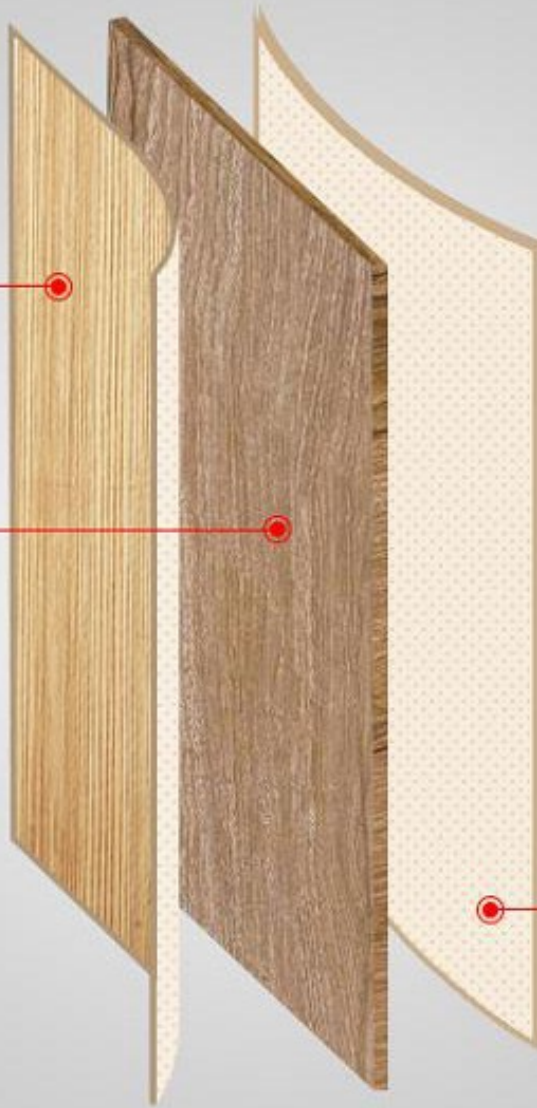

Healthy and ecofriendly
coated surface

PVC wood-like fibers

Healthy and
ecofriendly coated surface

5

Freely control daylighting,
bring you a comfortable environment