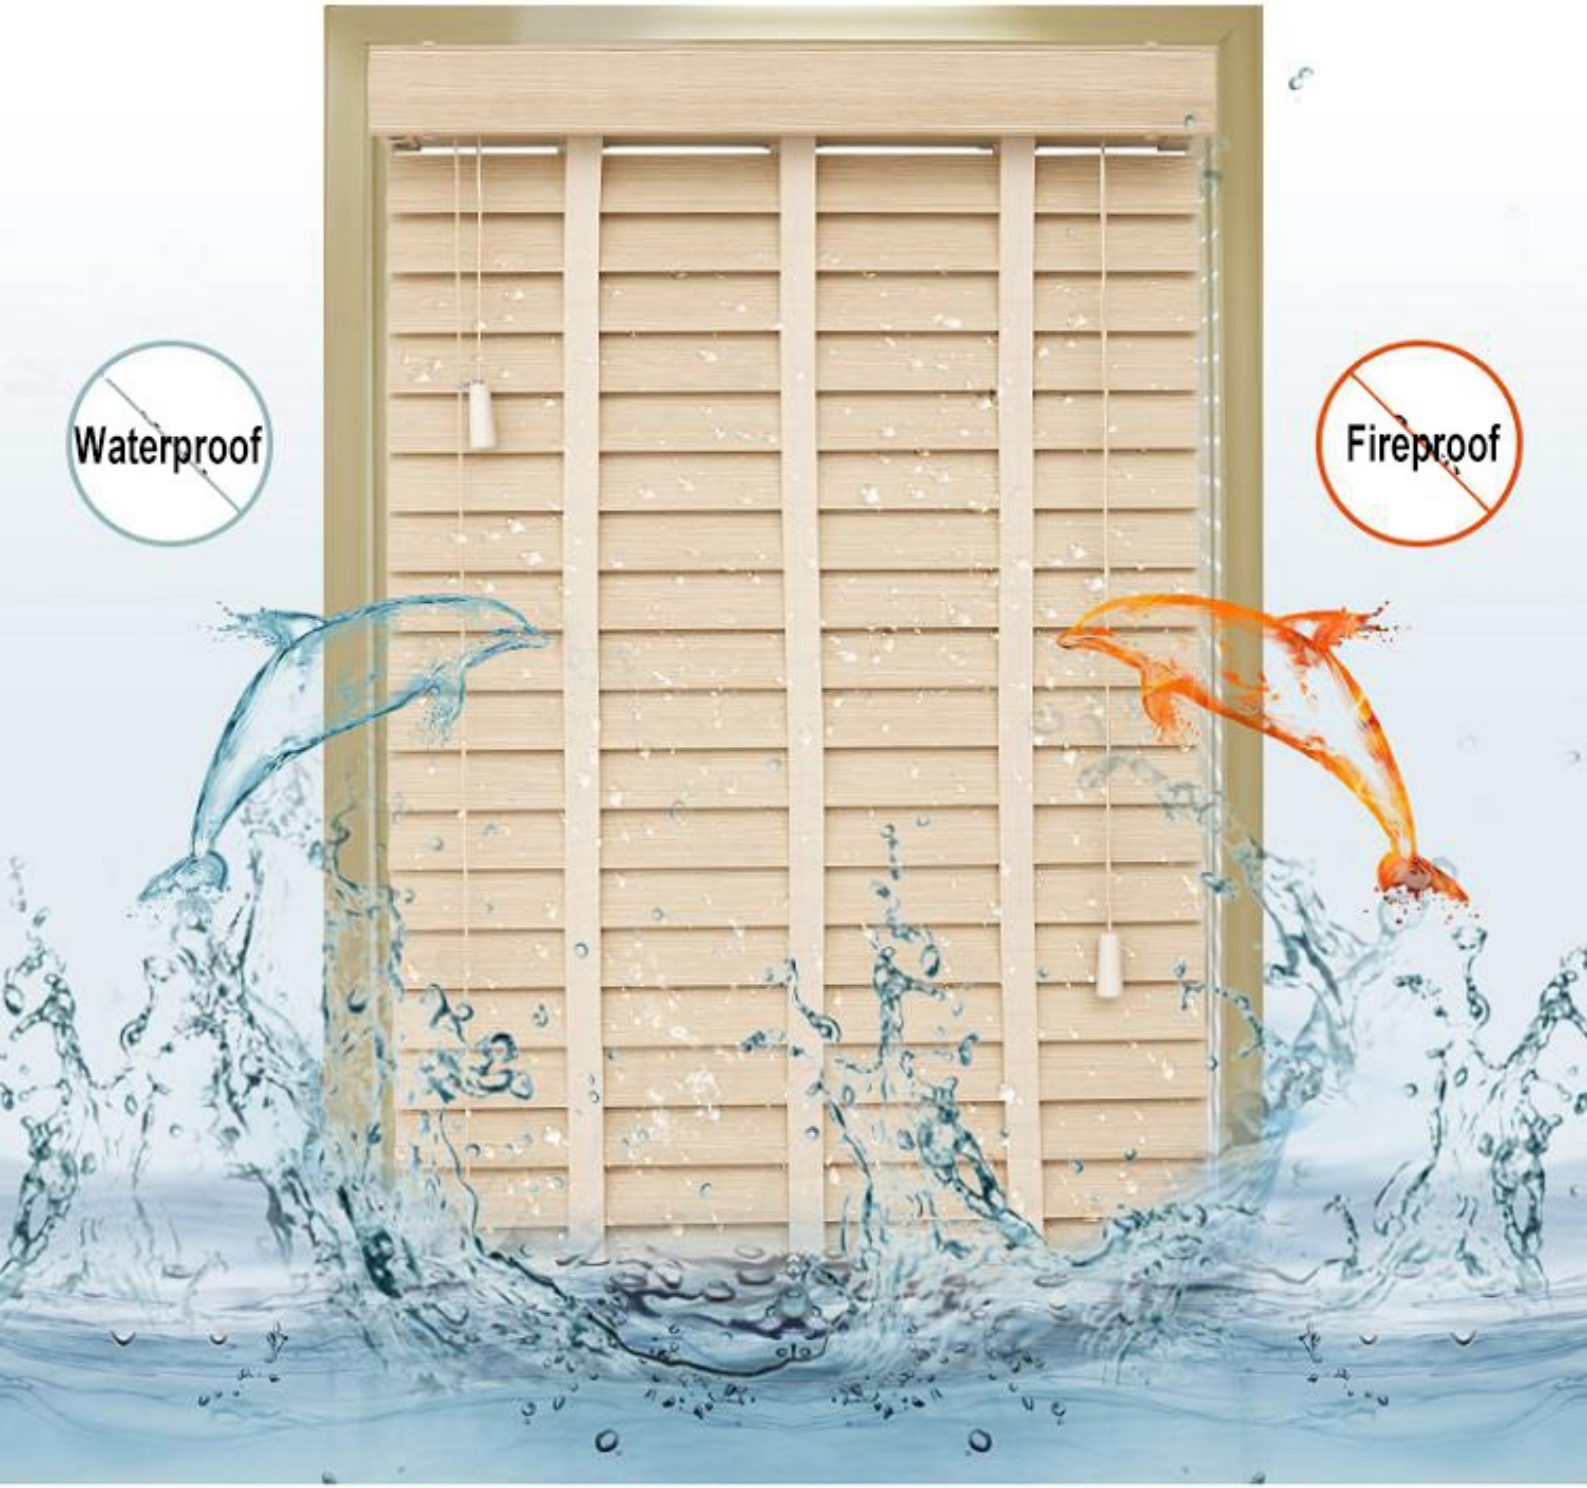

F-012

F-014

F-020

F-021

Six reasons to choose

1

Multi-layer waterproof coated blinds, waterproof and fireproof

~~Waterproof~~

~~Fireproof~~

2

Lightproof, UV-proof

3

Classic drawing system, left and right cords for controlling the lifting and opening states of curtain.

4

PVC wood-like fibers mixed, for longer service life.

Healthy and ecofriendly
coated surface