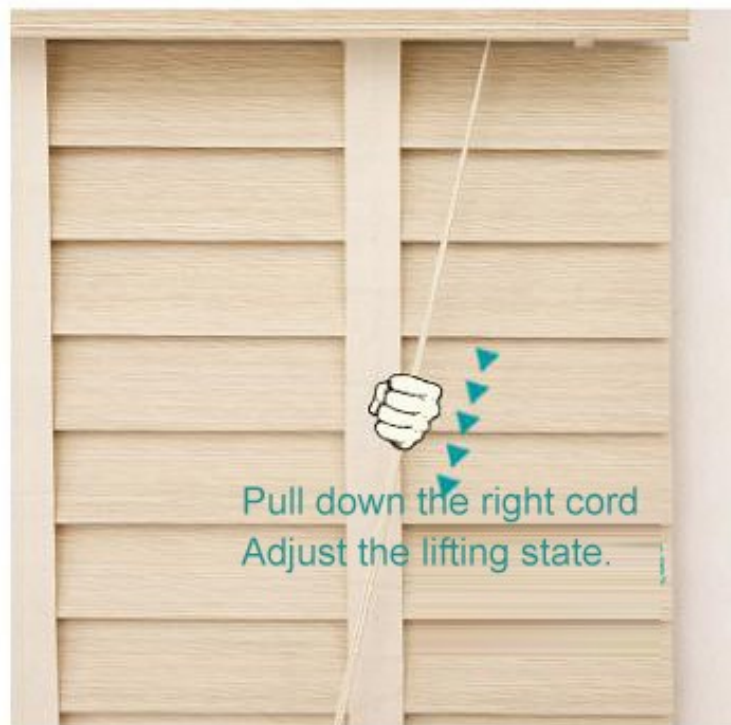

~~Fireproof~~

2

Lightproof, UV-proof

3

Classic drawing system, left and right cords for controlling the lifting and opening states of curtain.

4

PVC wood-like fibers mixed, for longer service life.

Healthy and ecofriendly
coated surface